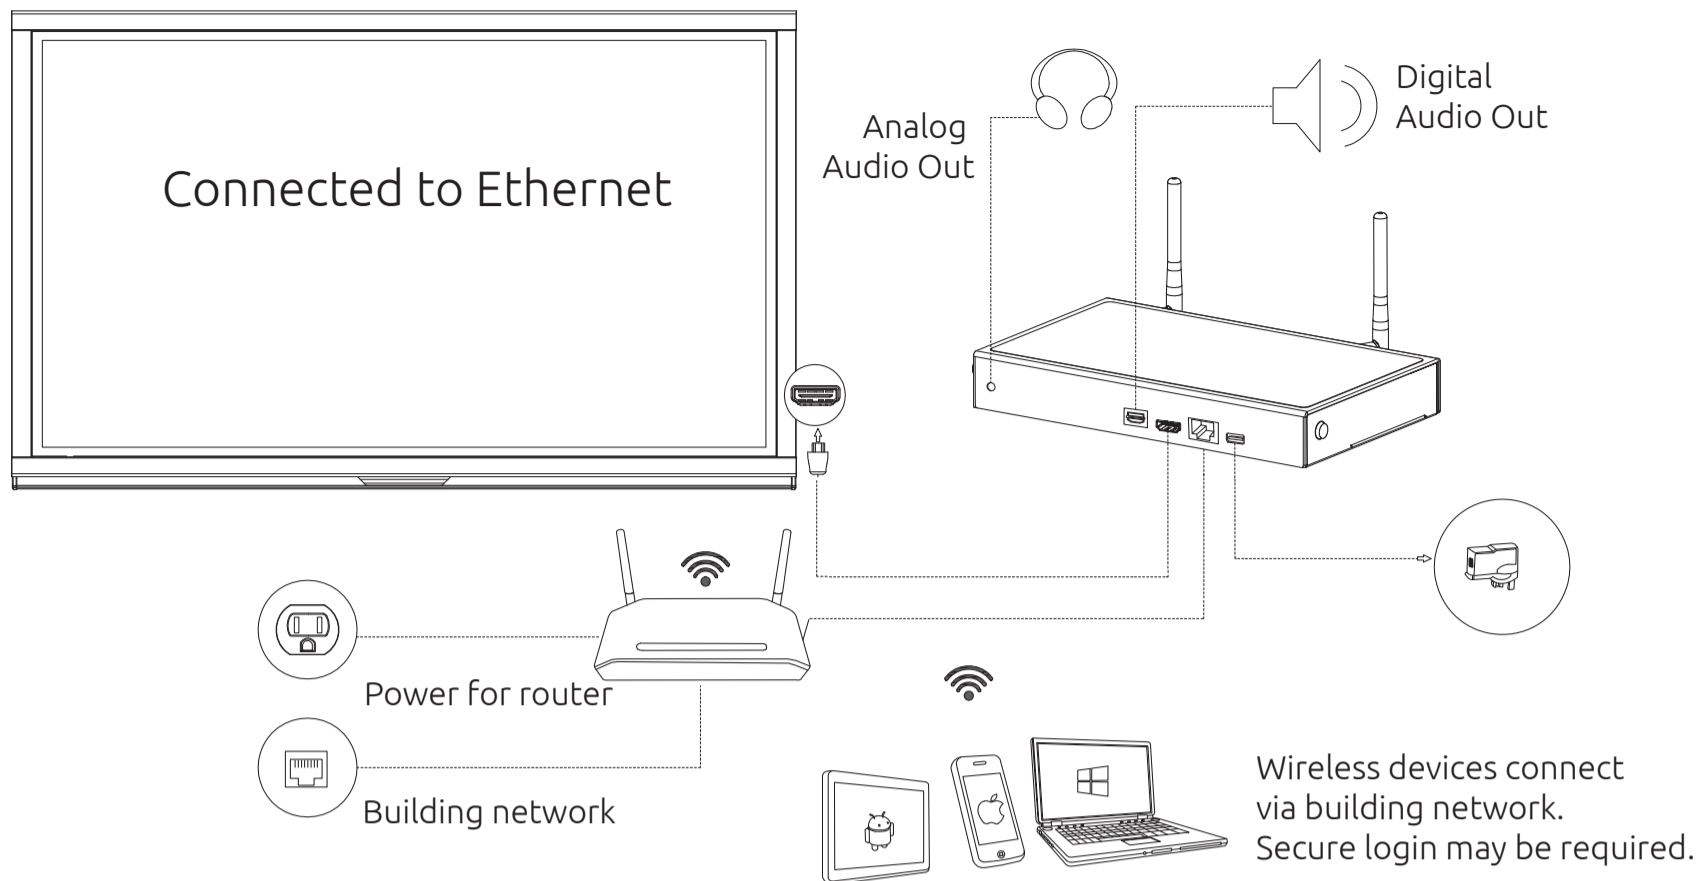

Arrive AirPoint™ 2011-BYMG INSTALLATION GUIDE

Connecting to a building network using a router:

Connecting to an Arrive HuddlePoint device as a wireless BYOD gateway:

Images are for reference only and may be subject to change without prior notice.