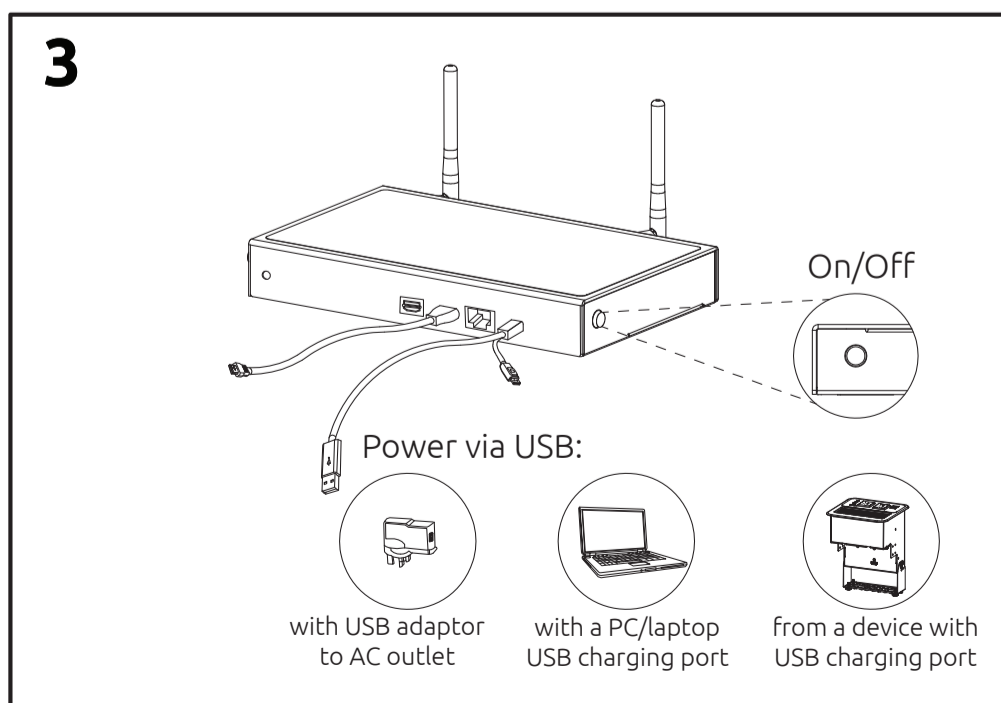

Arrive AirPoint™ 2011-BYMG INSTALLATION GUIDE

Connecting to a building network using a router:

Connecting to an Arrive HuddlePoint device as a wireless BYOD gateway:

Images are for reference only and may be subject to change without prior notice.