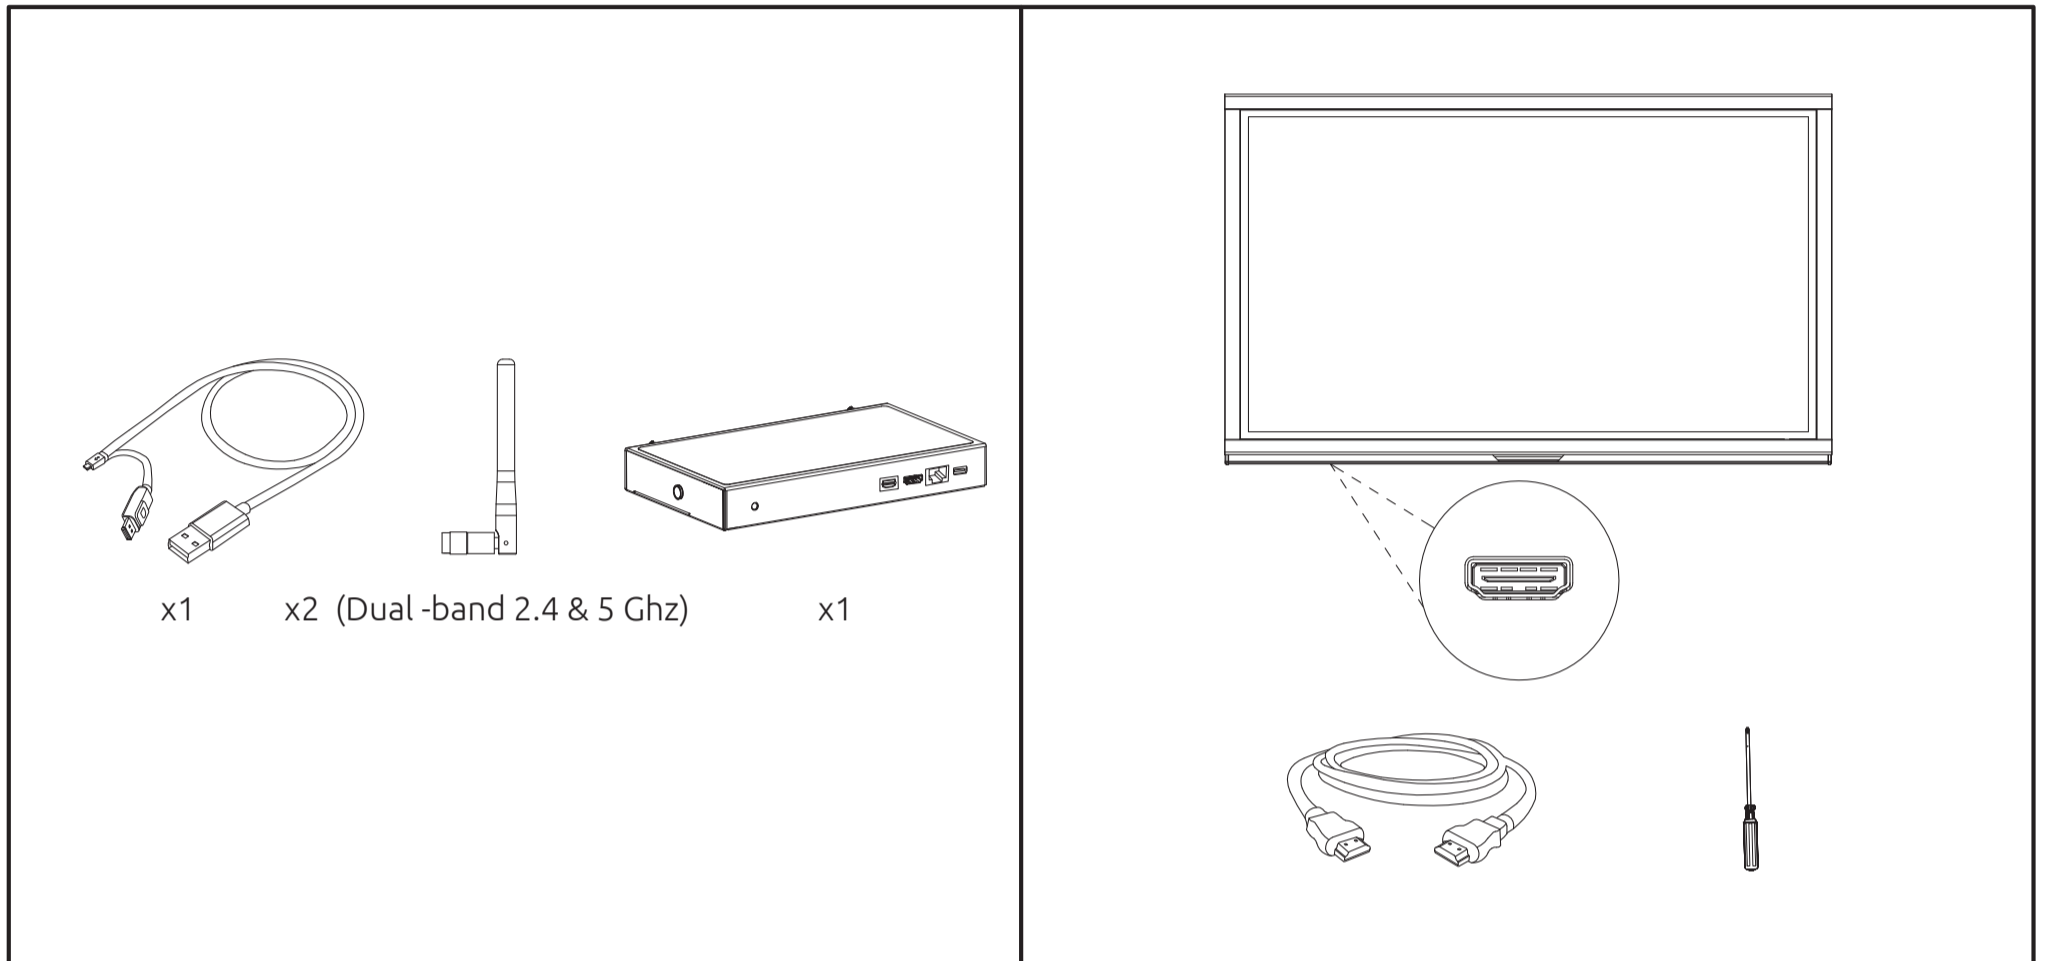

Arrive AirPoint™ 2011-BYMG INSTALLATION GUIDE

Connecting to a building network using a router:

Connecting to an Arrive HuddlePoint device as a wireless BYOD gateway:

Images are for reference only and may be subject to change without prior notice.