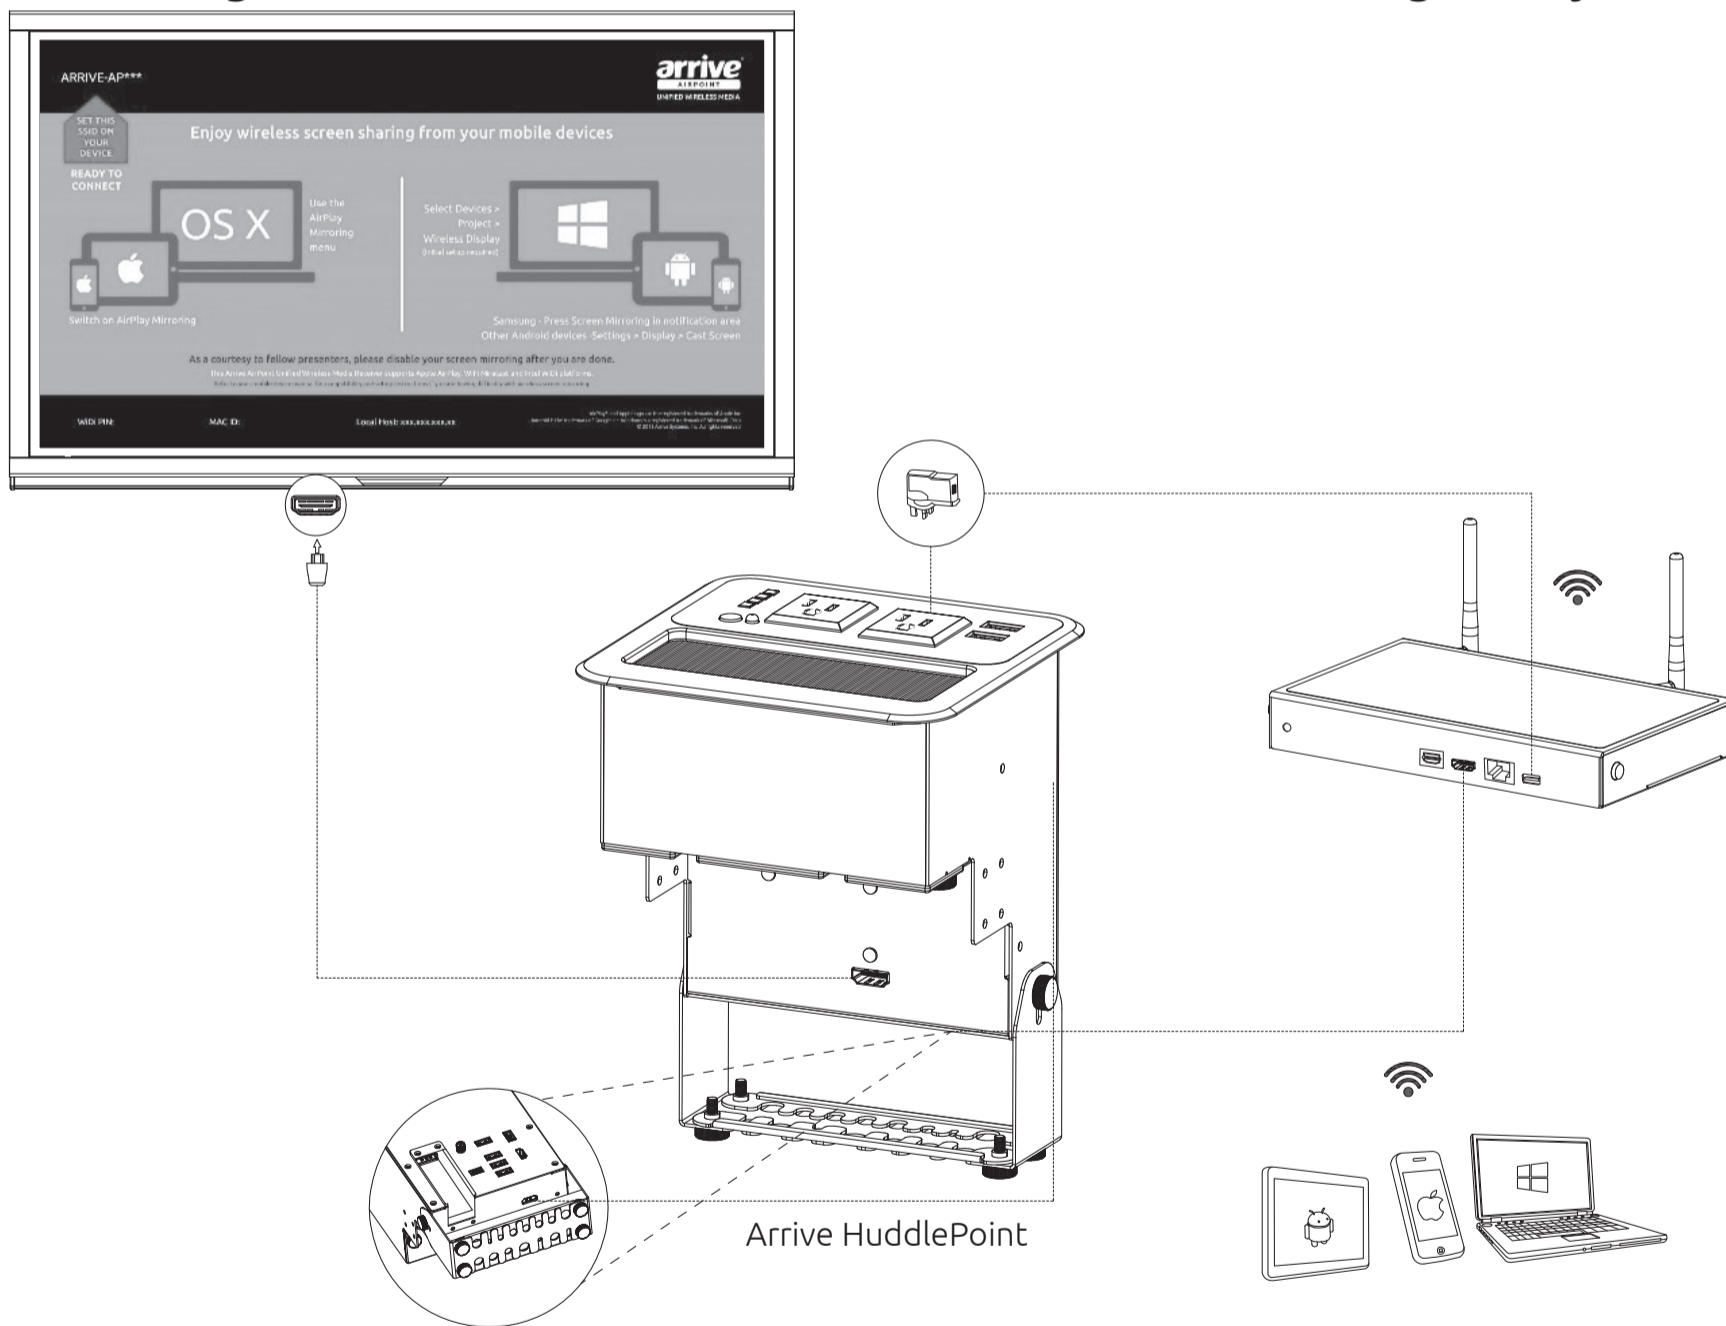

Arrive AirPoint™ 2011-BYMG INSTALLATION GUIDE

Connecting to a building network using a router:

Connecting to an Arrive HuddlePoint device as a wireless BYOD gateway:

Images are for reference only and may be subject to change without prior notice.