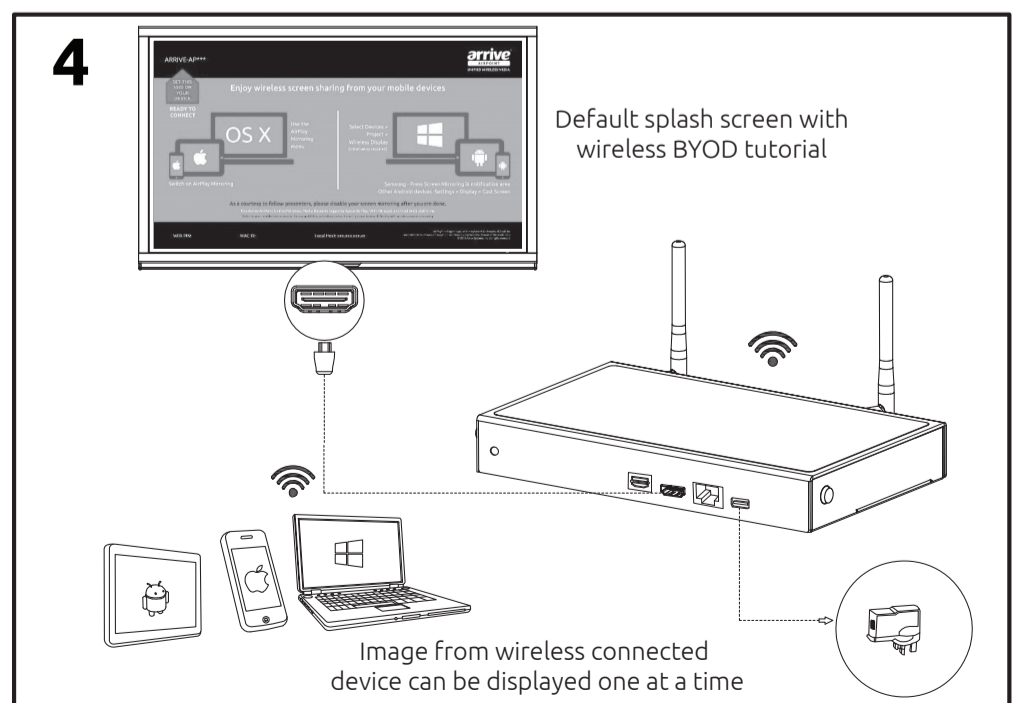

Arrive AirPoint™ 2011-BYMG INSTALLATION GUIDE

Connecting to a building network using a router:

Connecting to an Arrive HuddlePoint device as a wireless BYOD gateway:

Images are for reference only and may be subject to change without prior notice.